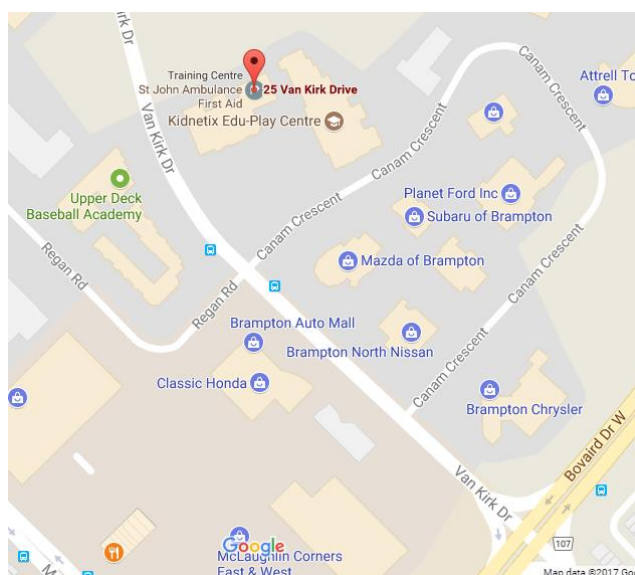

St. John Ambulance

SAVING LIVES
at work, home and play

Peel Dufferin Region Training Location Maps

Bolton Location

Connect Church 1st Floor Meeting Room

12495 Peel Regional Road 50

Bolton, ON L7E 1M3

Brampton Location

25 Van Kirk Drive, Unit 6

Brampton, ON L7A 1A6

(west of Hurontario, north of Bovaird Drive)

Mississauga Location

Administrative Offices

1081 Meyerside Drive, Unit 6

Mississauga, ON L5T 1M4

(east of Tomken Road on the north side of Meyerside Drive)

Meadowvale Location

Meadowvale Community Church

Lower level community room

2630 Inlake Court

Mississauga, ON L5N 2A7

(west of Erin Mills, north of Britannia Road)

Orangeville Location

35 Commerce Road

Orangeville, ON L9W 3X5

(south of Centennial Road and west of Dawson)